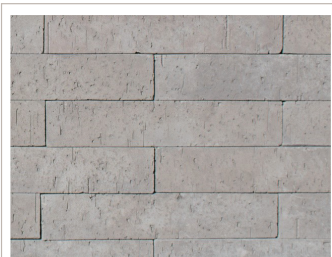

WILDON™
TENLEY BRICK