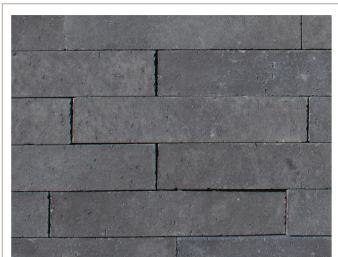

NEW PRODUCTS COMING SOON

Cultured Stone is excited to share a preview of new product introductions slated to release in late 2022.

INTRODUCING TENLEY BRICK™

Developed in close collaboration with a community of architects, designers, and builders, Tenley Brick enhances the clean-cut shape of a linear brick with contemporary colorways for unparalleled versatility in a broad range of applications. This profile boasts simple, slender, lengths and natural textural details with defined edges.

In contrast to more tumbled rock surfaces that call back to the old-world character of more traditional structures, the clean lines of Tenley Brick are intricately fashioned for more contemporary applications, drawing attention to the horizontal and vertical layout along the wall. Its sleek silhouette provides specifiers with dynamic potential, to explore unique bond and patterning options.

This profile can be installed using a drystack technique or a grouted finish.

A variety of neutral color gradients incorporate subtle tonal transitions for an expressive aesthetic that feels both contemporary and organic.